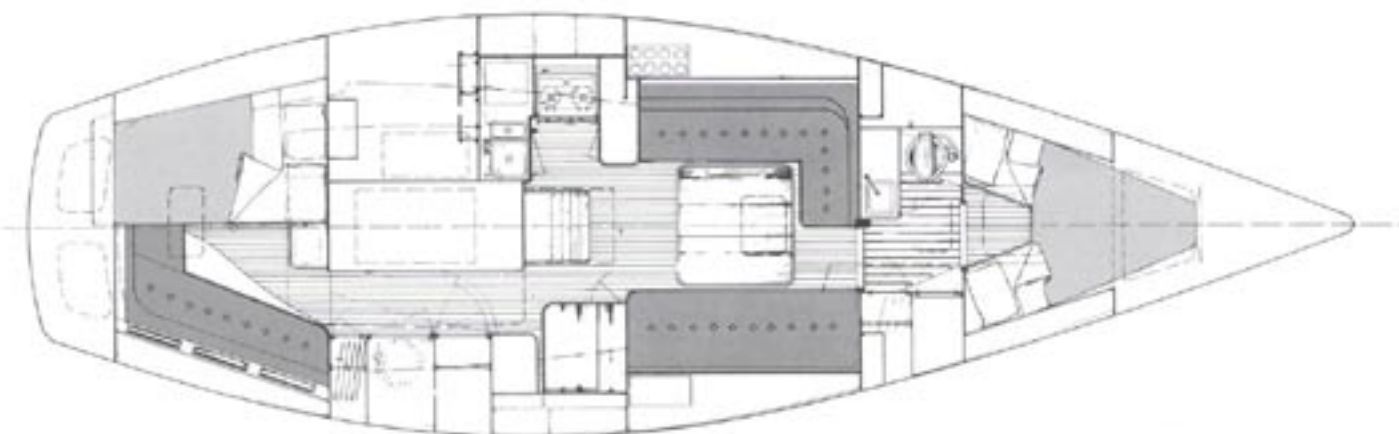

Conyplex b.v., Overleek 3, 1671 GD Medemblik, Holland, ☎ 02274-3644, Tx 57323 CY.