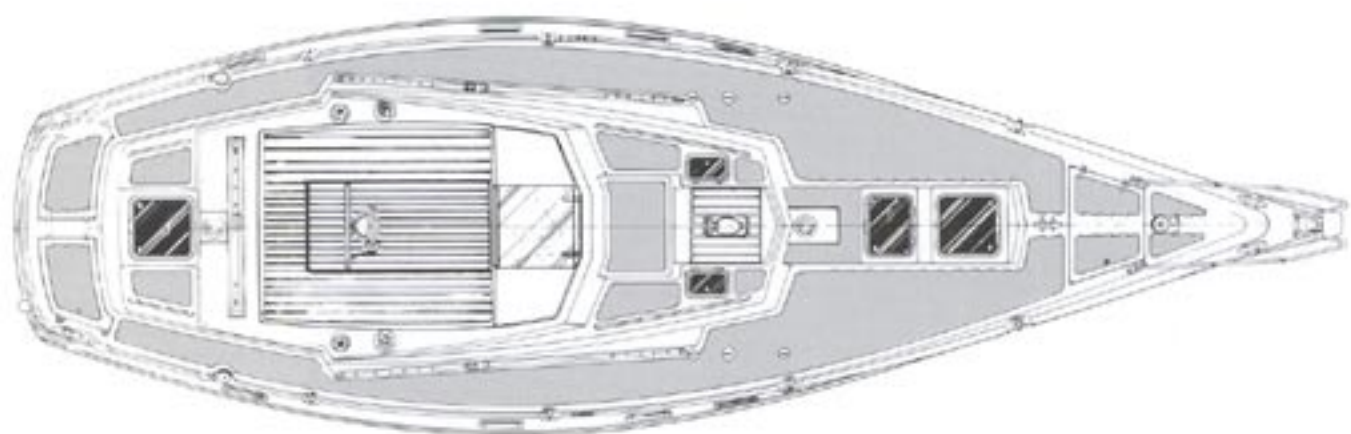

Conyplex b.v., Overleek 3, 1671 GD Medemblik, Holland, ☎ 02274-3644, Tx 57323 CY.