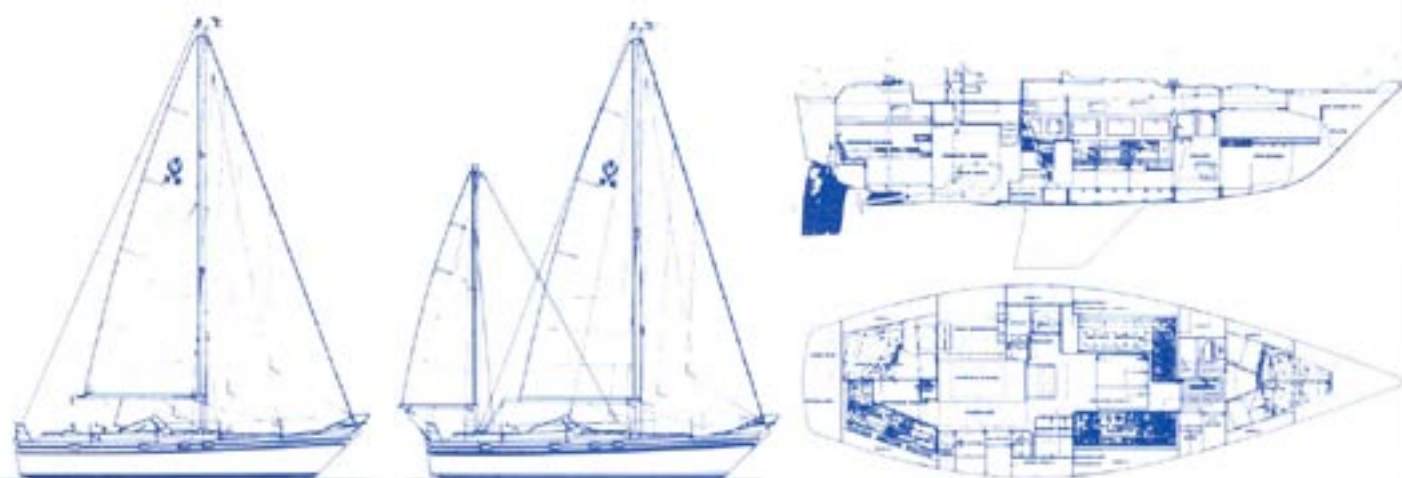

CONTEST 38 S

SPECIFICATIONS AND ORDERFORM

Technical Specifications

Dimensions

Displacement (empty tanks)

Ballast (empty tanks)

Dimensions

Displacement (empty tanks)

Ballast (empty tanks)

Standard Sails

Mast height above waterline

Standard colours:

Standard Keel

11,36 (9,30) x 3,66 x 1,95 m

37'3" (30'60") x 12' x 6'5"

8.440 kg/ 18.605 lb

3.445 kg/ 7.595 lb

Winged Keel

11,36 (9,30) x 3,66 x 1,40 m

37'3" (30'60") x 12' x 4'6"

8.490 kg/ 18.716 lb

3.500 kg/ 7.716 lb

Sloop

Mainsail 26,1 m²/281 sq.ft. (350 gr)

Genoa II 31,2 m²/335 sq.ft. (340 gr)

Ketch:

Mainsail 26,1 m²/281 sq.ft. (350 gr)

Genoa II 37,2 m²/400 sq.ft. (340 gr)

Mizzen 11,1 m²/119 sq.ft. (350 gr)

14,80 m/49'9"

Hull and cabin: white

Deck: white

Waterline: blue

Internal joinery: satin finish.

Contest